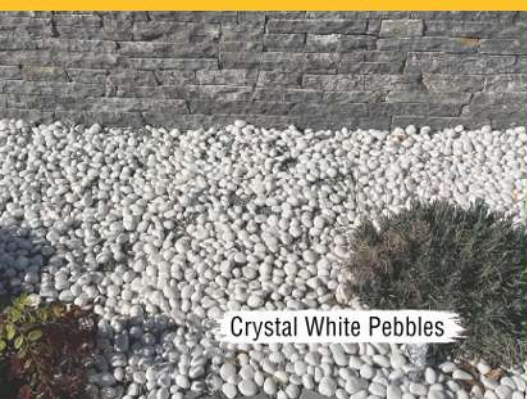

Grey Mist Ledge Stone

Crystal White Pebbles