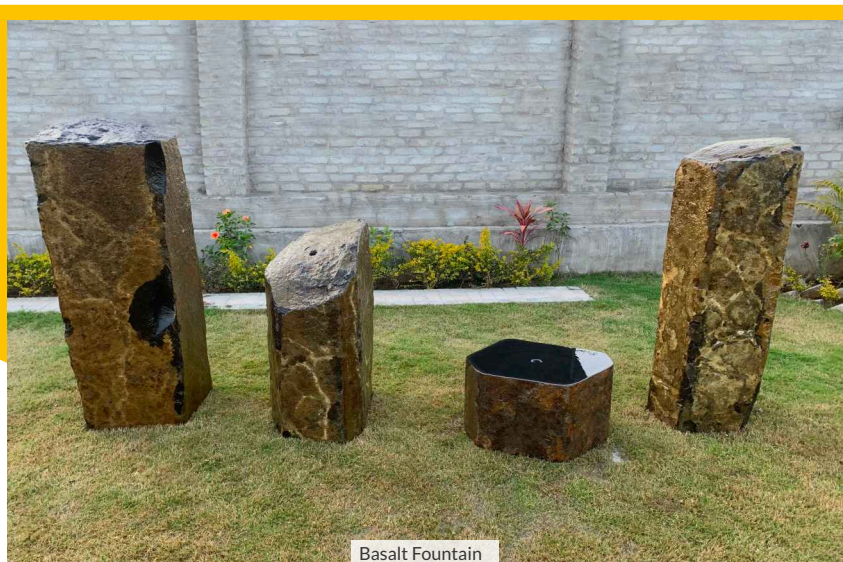

Crystal White Pebbles and Antique Black Stepping Stones

All colors available in jumbo packing also.

BASALT FOUNTAIN

Height : 48"-60", Width : 16"-26", Hole : 1.25"
with sawn base natural top

Basalt Fountain