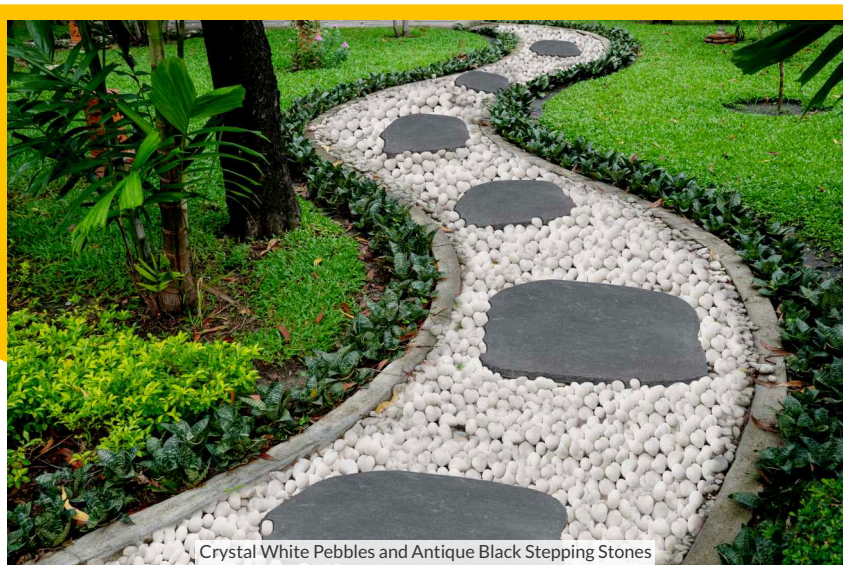

STONE UNIVERSE INC.

NATURAL STONE

Nursery
Flyer-East
Vol-24

PEBBLES

Crystal White
(1"- 3"±)

Polished Black
(1"- 3"±)

Jet Black
(1"- 3"±)

Tiger Stripe
(1"- 3"±)

Crystal White Pebbles and Antique Black Stepping Stones

All colors available in jumbo packing also.

BASALT FOUNTAIN

Height : 48"-60", Width : 16"-26", Hole : 1.25"
with sawn base natural top

Basalt Fountain