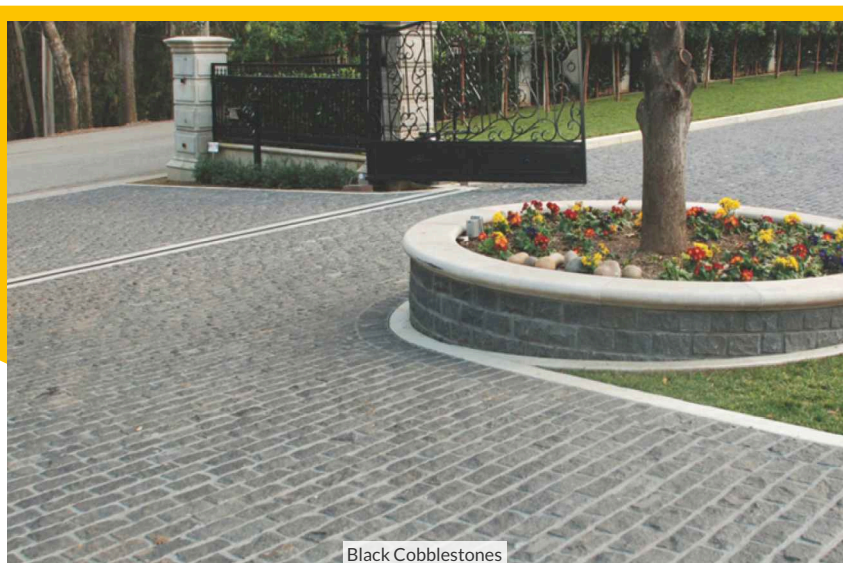

Black Cobblestones