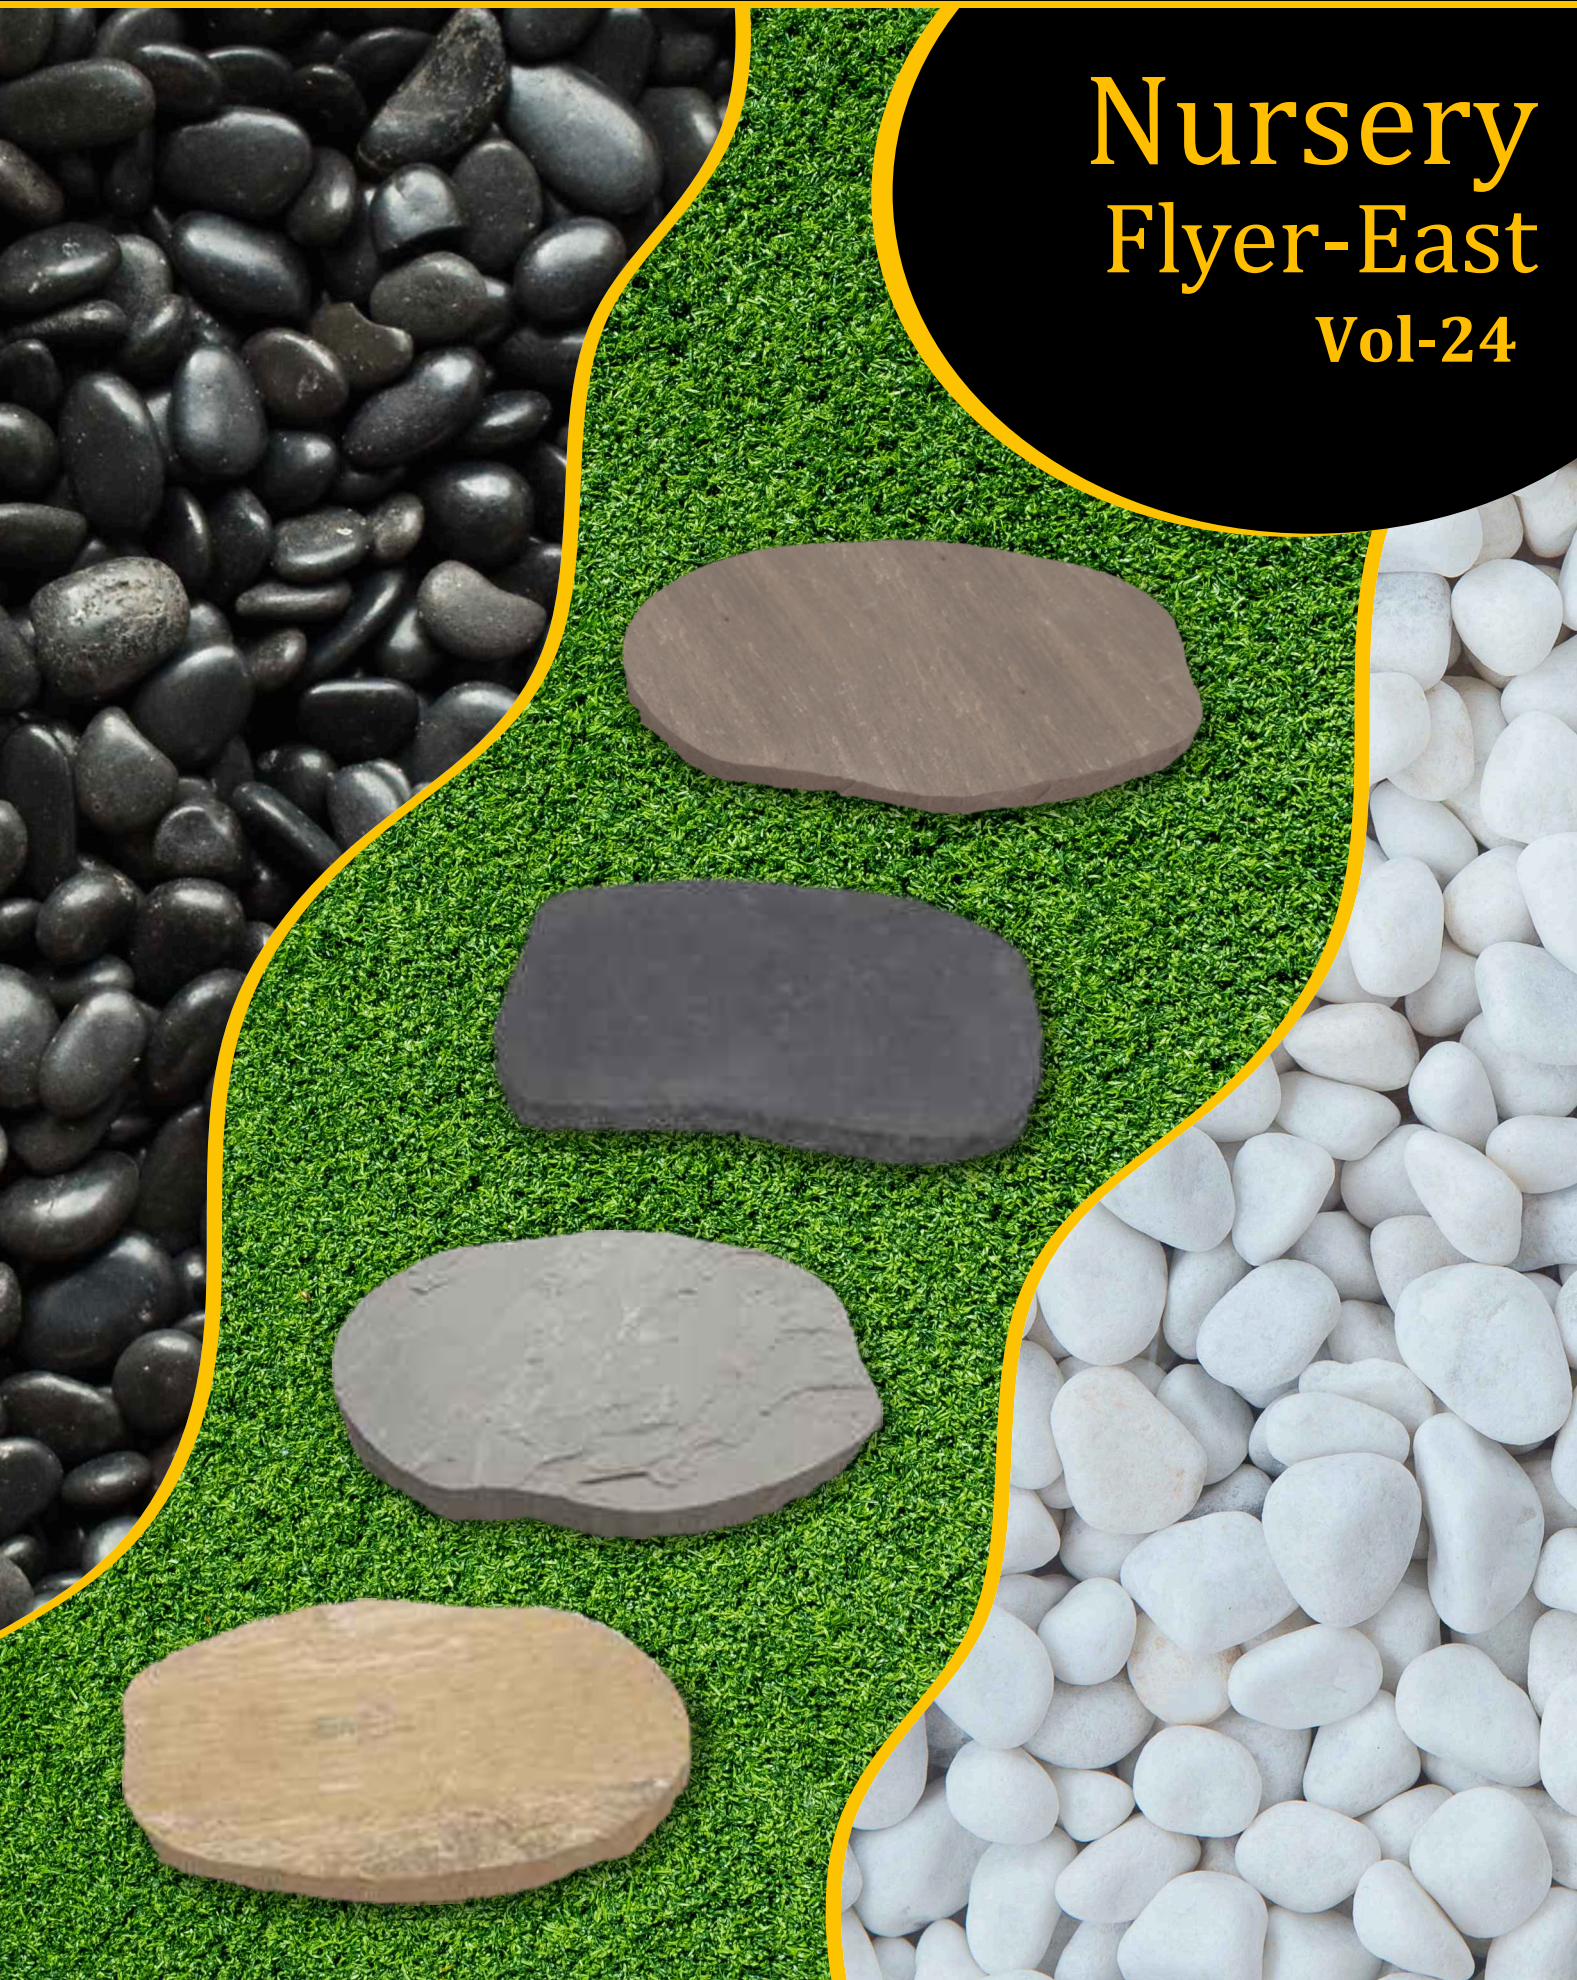

STONE UNIVERSE INC.

NATURAL STONE

Nursery
Flyer-East
Vol-24

PEBBLES

Crystal White
(1"- 3"±)

Polished Black
(1"- 3"±)

Jet Black
(1"- 3"±)

Tiger Stripe
(1"- 3"±)

Crystal White Pebbles and Antique Black Stepping Stones

All colors available in jumbo packing also.

BASALT FOUNTAIN

Height : 48"-60", Width : 16"-26", Hole : 1.25"
with sawn base natural top

Basalt Fountain