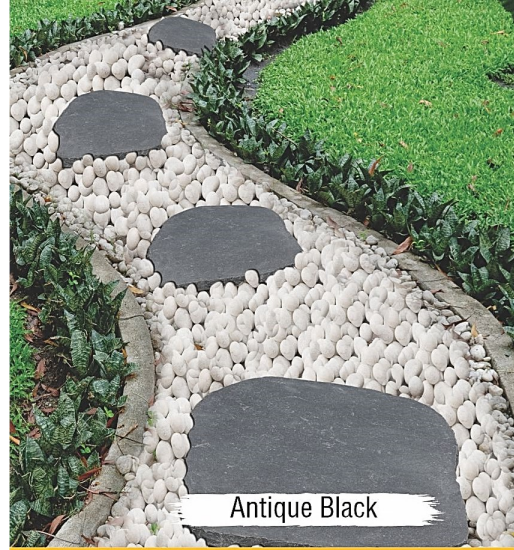

Irregular

Spruce up your outdoor living style with the exclusive range of Stepping Stones.

Antique Black
15"-18"x1¼"±

Grey Mist
15"-18"x1¼"±

Autumn Mist
15"-18"x1¼"±

Autumn Brown
15"-18"x1¼"±

STEPPING STONES

Texas Map 18"x24"x1¼"±

Stepping stone ages quite beautifully and gives influensive visual appeal.

Autumn Mist

Grey Mist

Brown Mist

Antique Black

Grey Mist

PACKING

Irregular 60 Pcs/Pallet
Texas Map 40 Pcs/Pallet

Disclaimer :

- Limestone Antique Black is rich in material salts which over time can result in efflorescence which diminishes the color of the natural stone.
- Autumn Mist is not recommended for installation around or near pools, spas, and hot tubs.
- Grey Mist is rich in iron content, which over time has the potential to discolor because of oxidation (or rusting).