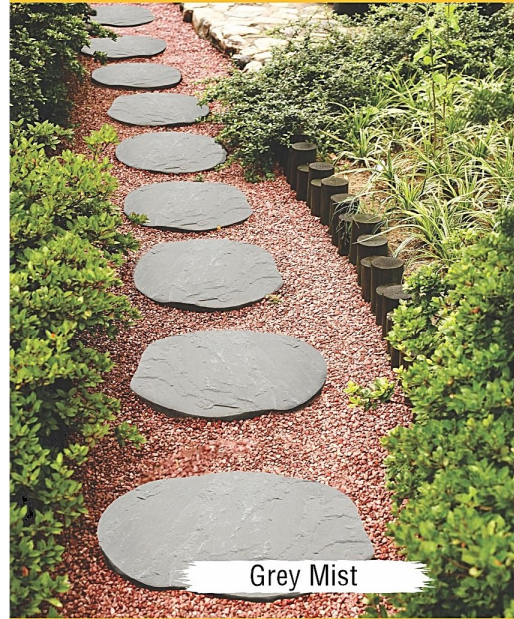

Irregular

Spruce up your outdoor living style with the exclusive range of Stepping Stones.

Antique Black
15"-18"x1¼"±

Grey Mist
15"-18"x1¼"±

Autumn Mist
15"-18"x1¼"±

Autumn Brown
15"-18"x1¼"±

STEPPING STONES

Texas Map 18"x24"x1¼"±

Stepping stone ages quite beautifully and gives influensive visual appeal.

Autumn Mist

Grey Mist

Brown Mist

Antique Black

Grey Mist

PACKING

Irregular 60 Pcs/Pallet
Texas Map 40 Pcs/Pallet

Disclaimer :

- Limestone Antique Black is rich in material salts which over time can result in efflorescence which diminishes the color of the natural stone.
- Autumn Mist is not recommended for installation around or near pools, spas, and hot tubs.
- Grey Mist is rich in iron content, which over time has the potential to discolor because of oxidation (or rusting).