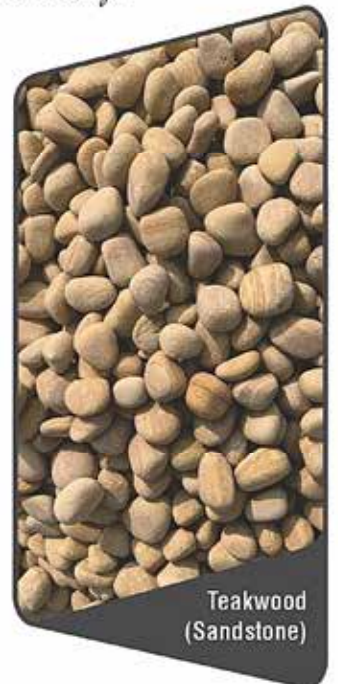

Jet Black (Basalt)

Peacock (Mix)

Rainbow
(Sandstone)

*Pebbles give your surroundings
a sophisticated and timeless presentation
with unmatched quality and durability.*

PACKING

50 Bags/pallet
30 lbs Weight/bag

Disclaimer :

Pebbles may show variations in its color and texture which are the inherent characteristics of Natural Stones.

Rainforest Brown
(Marble)

Rainforest Green (Marble)

Teakwood
(Sandstone)

STEPPING STONES

Irregular

Spruce up your outdoor living style with the exclusive range of Stepping Stones.

Antique Black
15"-18"x1¼"±

Grey Mist
15"-18"x1¼"±

Autumn Mist
15"-18"x1¼"±

Autumn Brown
15"-18"x1¼"±

STEPPING STONES